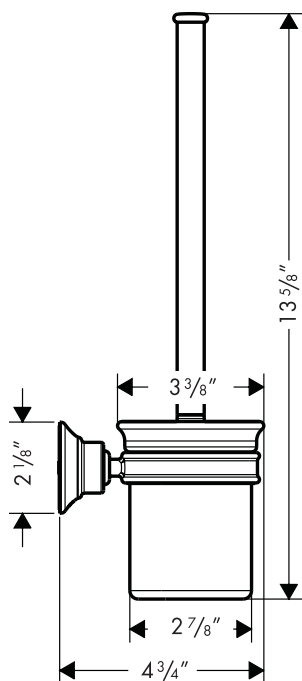

Axor Montreux Toilet Brush with Holder

42035XX0

Product Features

- Wall mounted
- Solid brass holder
- Porcelain vessel
- Replaceable nylon bristles

Available Finishes

Chrome	42035000
Brushed Nickel	42035820
Polished Nickel	42035830

The measurements shown are for reference only.

Products and specifications shown are subject to change without notice.

Specification sheet revised 3/2008